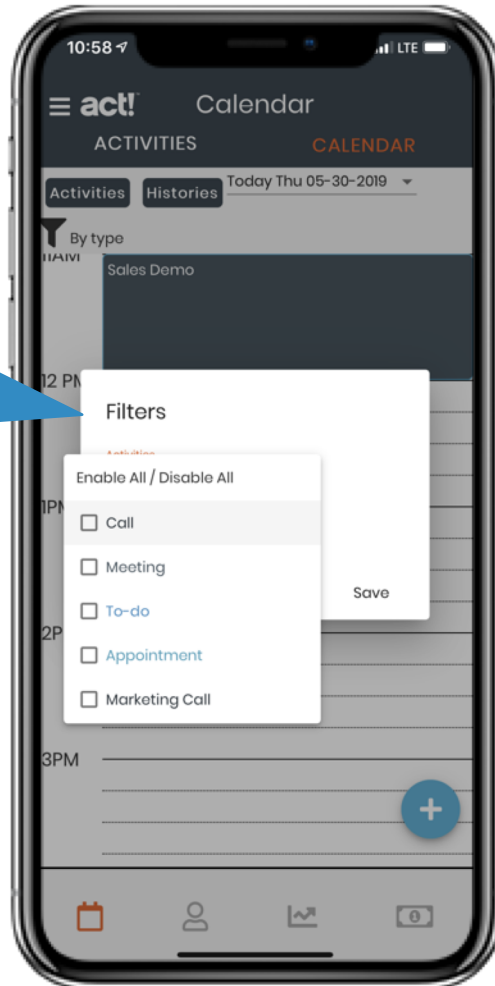

What's New in Act! Companion 2.5

May 2019

sw!ftpage™

Heat Maps

Easily see any customers in your proximity

Simply tap for directions or contact details

Groups

Have access to your Act! groups from the app

Activity & History Filters

Filter your activities with new options

Filter your history items with new options

New Version Notifications

Get notified when new versions are available

Business Card Reader (New in 2.4)