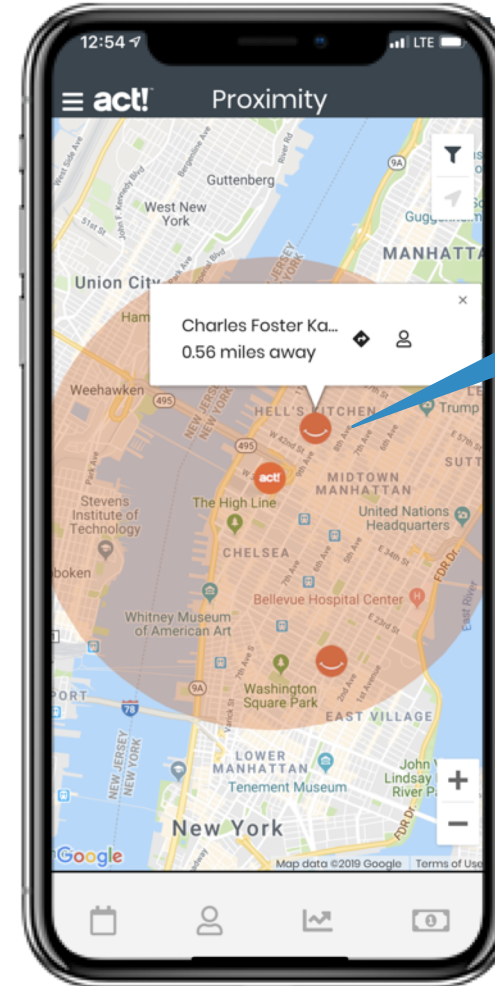

What's New in Act! Companion 2.5

May 2019

sw!ftpage™

Heat Maps

Easily see any customers in your proximity

Simply tap for directions or contact details

Groups

Have access to your Act! groups from the app