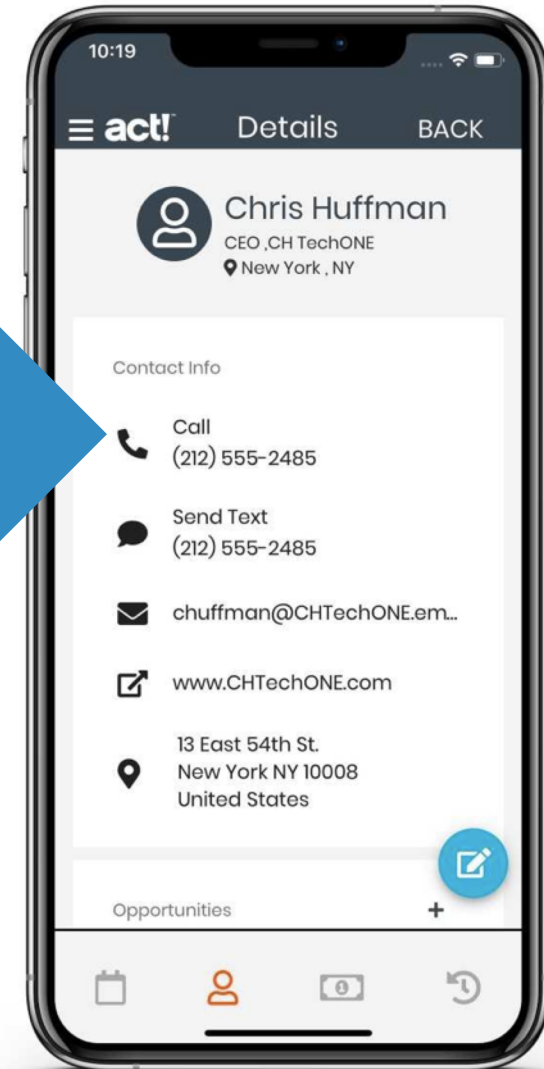

What's New in Act! Companion 2.5

May 2019

sw!ftpage™

Heat Maps

Easily see any customers in your proximity

Simply tap for directions or contact details

Groups

Have access to your Act! groups from the app

Activity & History Filters

Filter your activities with new options

Filter your history items with new options

New Version Notifications

Get notified when new versions are available

Business Card Reader (New in 2.4)