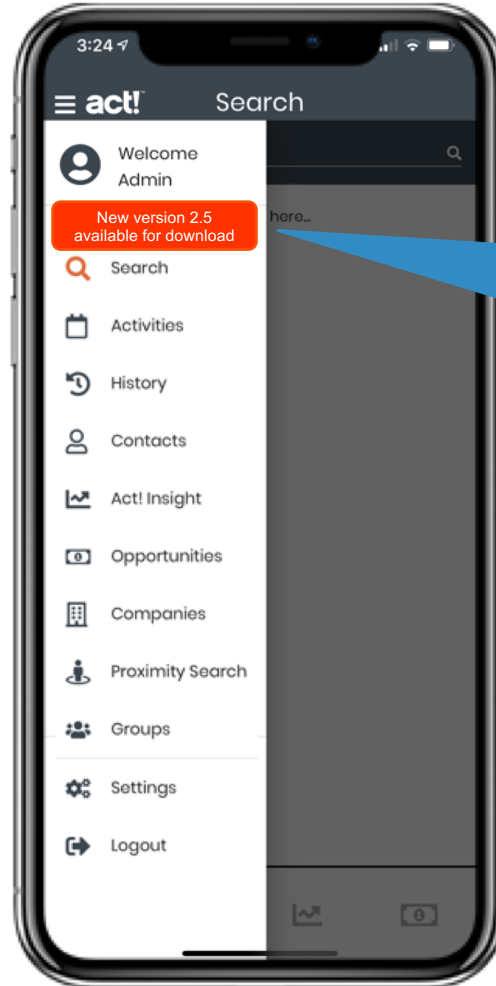

What's New in Act! Companion 2.5

May 2019

sw!ftpage™

Heat Maps

Easily see any customers in your proximity

Simply tap for directions or contact details

Groups

Have access to your Act! groups from the app

Activity & History Filters

Filter your activities with new options

Filter your history items with new options

New Version Notifications

Get notified when new versions are available

Business Card Reader (New in 2.4)