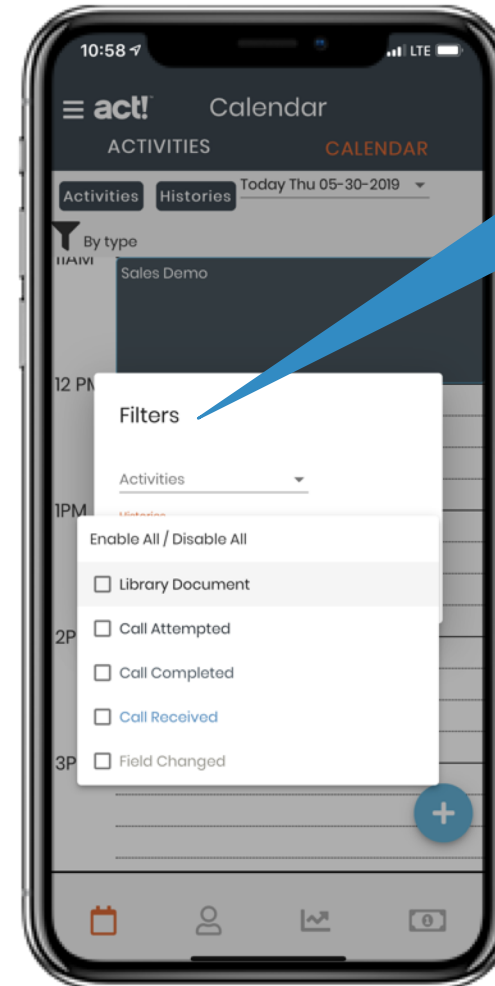

What's New in Act! Companion 2.5

May 2019

sw!ftpage™

Heat Maps

Easily see any customers in your proximity

Simply tap for directions or contact details

Groups

Have access to your Act! groups from the app

Activity & History Filters

Filter your activities with new options

Filter your history items with new options

New Version Notifications

Get notified when new versions are available

Business Card Reader (New in 2.4)