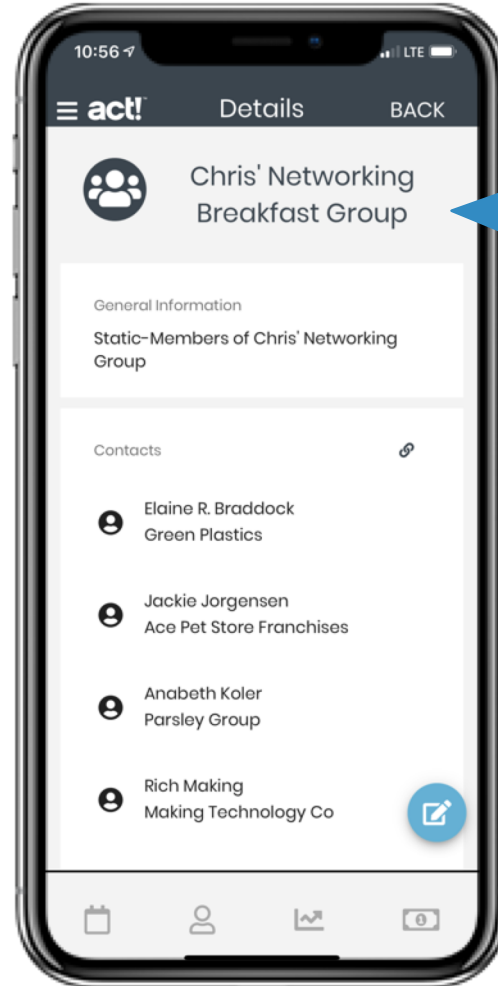

What's New in Act! Companion 2.5

May 2019

sw!ftpage™

Heat Maps

Easily see any customers in your proximity

Simply tap for directions or contact details

Groups

Have access to your Act! groups from the app